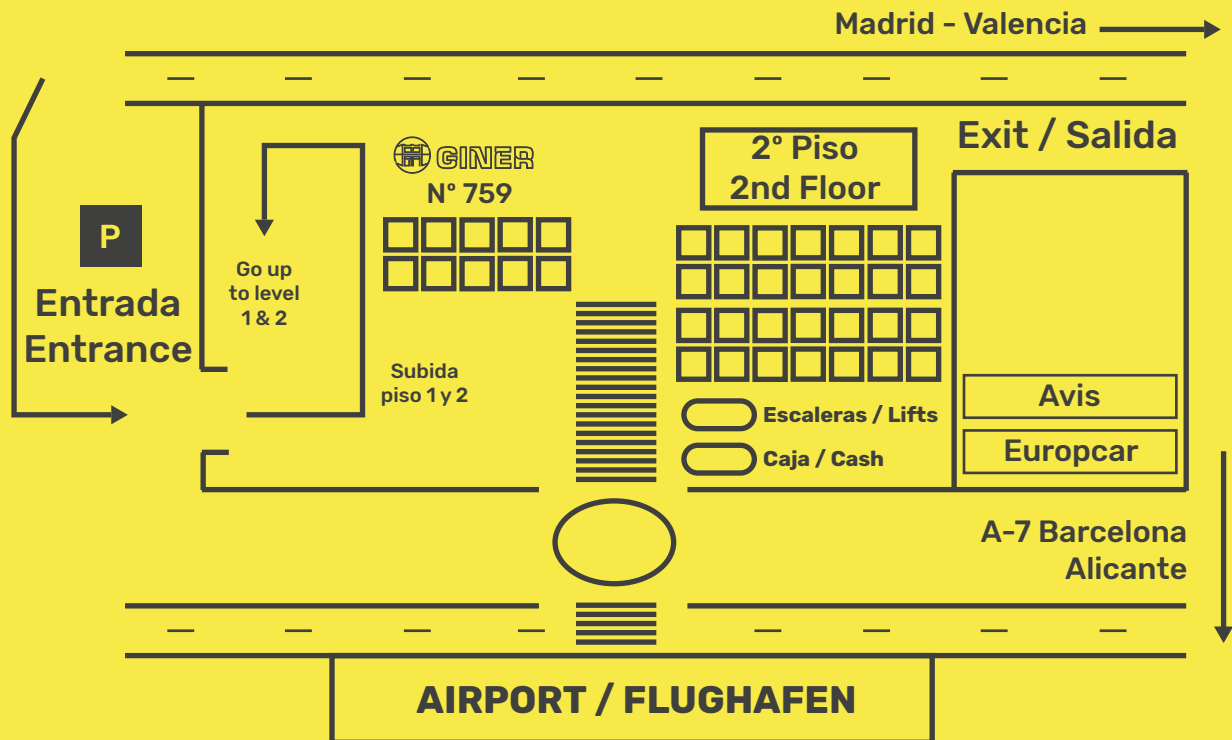

GINER
RENT A CAR

PICK-UP

✈ Valencia Airport

How to pick up the car at Valencia Airport:

At Valencia, from now onwards your Giner-car will be in the main public-parking (P1), the one opposite to arrivals and departures terminal, on the 2nd floor (the top one), area colour blue, at bay n° 759.

On arrivals, please follow the "P" sign to get to the public car park. Take the lift one floor up and walk over the bridge in to public parking.

A member of Servirent staff, the firm who organize the work at the airport for us and also for other car-hire companies, will be waiting for you to hand over keys and parking ticket, which must be paid before leaving the car park. In case nobody was there just please wait, for sure they will come shortly.

Please find enclosed a little map that shows better where our meeting point is located.

For any problem you can ring Servirent directly:

+34 686 937 557 (mornings) / **+34 699 977 059** (afternoons)